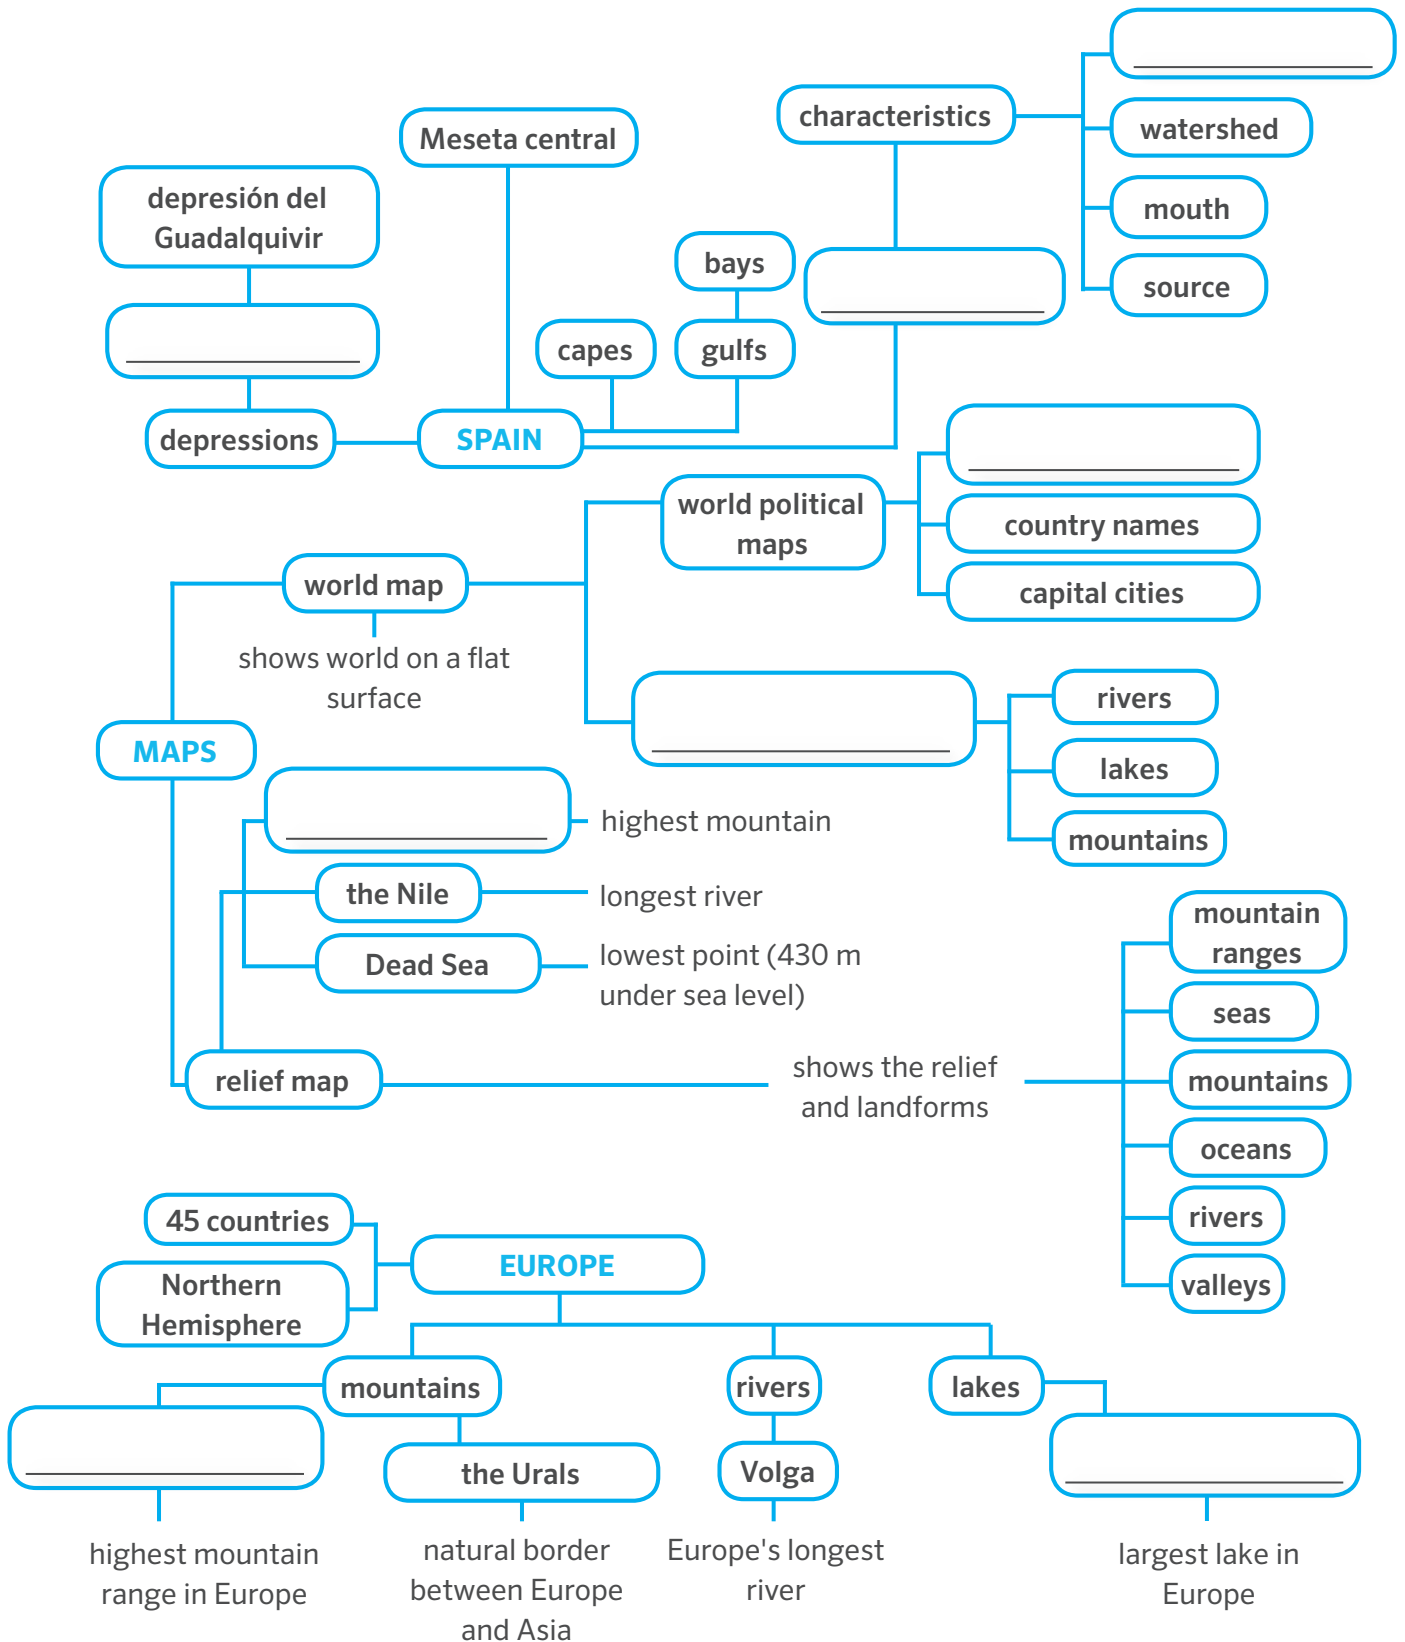

Spain and Europe

depresión del Ebro

national borders

world physical maps

Mount Everest

rivers

Lake Ladoga

tributaries

the Alps

Spain and Europe